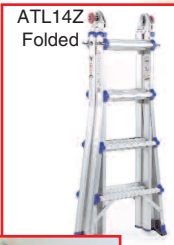

| Description | Overall Height mm | | | Platform size L x W | Weight kg | Model | Price |
|---------------------------|-------------------|--------|----------|---------------------|-----------|--------|---------|
| | Stepladder | Ladder | Platform | | | | |
| 4 x 3 Steps + 2 Platforms | 1690 | 3460 | 910 | 1430 x 300 | 12 | AMP03Z | £119.35 |
| 4 x 4 Steps + 2 Platforms | 2230 | 4570 | 1220 | 2050 x 300 | 14.5 | AMP04Z | £162.20 |

Professional 3 in 1 Telescopic Ladder

- Comply to EN-131 Standard
- Serrated aluminium treads
- Load capacity: 150kg
- Fold away for compact storage
- Lightweight aluminium construction
- Use as: Ladder, stepladder and working platform

ATL14Z as a Stepladder shown with 1 optional extra Step Platform ALFP6Z

ATL14Z as Extension Ladder

Auto latching hinge and safety lock

ATL14Z Folded

ATL14Z as Stairwell Ladder

The optional extra of a Step Platform - Model ALFP6Z gives these units additional versatility. Simply attach the platform to a step, walk up the step, then use your foot to slide the platform into position.

Just slide the platform back when you've finished.

| Description | Stepladder | Extension Ladder | Weight kg | Model | Price |
|-------------|----------------|------------------|-----------|--------|---------|
| | Overall Height | Length | | | |
| 4 x 3 Steps | 1470 mm | 3040 mm | 12 | ATL13Z | £166.85 |
| 4 x 4 Steps | 1990 mm | 4150 mm | 14.5 | ATL14Z | £200.90 |
| 4 x 5 Steps | 2510 mm | 5270 mm | 17 | ATL15Z | £238.30 |