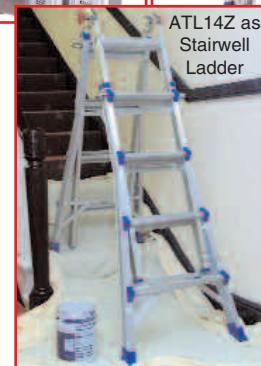

Professional 3 in 1 Telescopic Ladder

- Comply to EN-131 Standard
- Serrated aluminium treads
- Load capacity: 150kg
- Fold away for compact storage
- Lightweight aluminium construction
- Use as: Ladder, stepladder and working platform

ATL14Z as a Stepladder shown with 1 optional extra Step Platform ALFP6Z

ATL14Z as Extension Ladder

Auto latching hinge and safety lock

ATL14Z Folded

ATL14Z as Stairwell Ladder

The optional extra of a Step Platform - Model ALFP6Z gives these units additional versatility. Simply attach the platform to a step, walk up the step, then use your foot to slide the platform into position.

Just slide the platform back when you've finished.

| Description | Stepladder | Extension Ladder | Weight kg | Model | Price |
|-------------|----------------|------------------|-----------|--------|---------|
| | Overall Height | Length | | | |
| 4 x 3 Steps | 1470 mm | 3040 mm | 12 | ATL13Z | £166.85 |
| 4 x 4 Steps | 1990 mm | 4150 mm | 14.5 | ATL14Z | £200.90 |
| 4 x 5 Steps | 2510 mm | 5270 mm | 17 | ATL15Z | £238.30 |